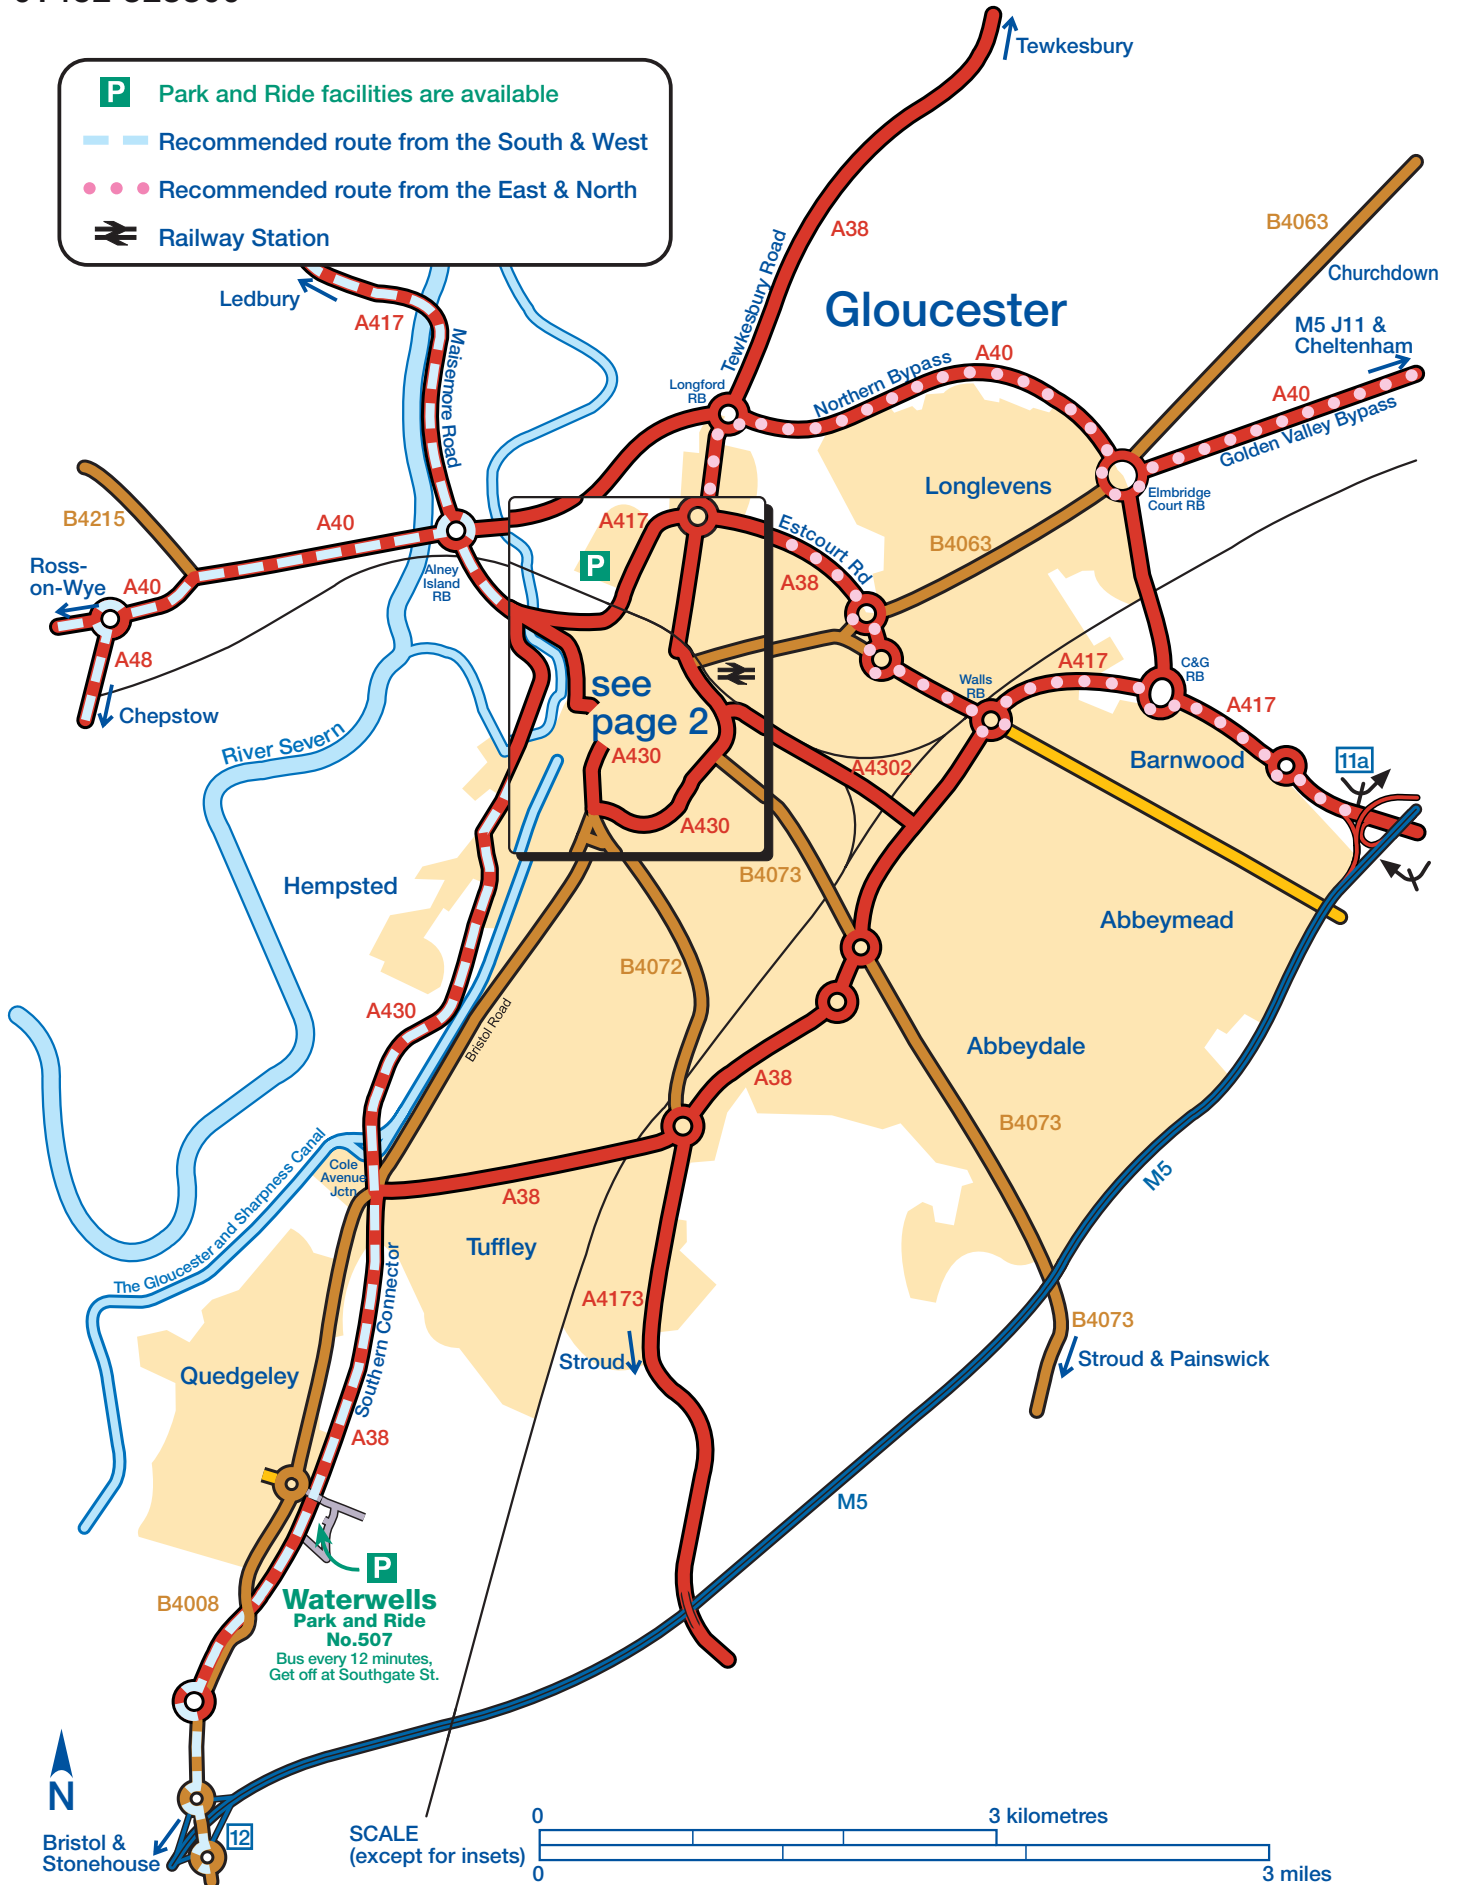

Gloucestershire First

6th Floor, Llanthony Warehouse,
The Docks, Gloucester, GL1 2EH
01452 328300

Gloucestershire First

6th Floor, Llanthony Warehouse,
The Docks, Gloucester, GL1 2EH
01452 328300